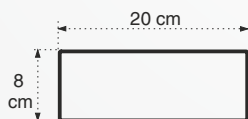

Thickness [mm]: 3
Weight [kg]: 1,5
Width [mm]: 55
Composition: Zinc plated steel

Packing: stretch film
Quantity per pallet: in bulk

The set includes

Bracket R
 Bolt M8 galvanized
 Washer M8 extended
 Nut M8 self-locking

Assembly

Description

710003:

Bracket	R	x 2 pcs
Bolt	M8	x 8 pcs
Washer	M8	x 8 pcs
Nut	M8	x 8 pcs
Weight		1,5 kg

Recommended to the toolboxes

Slick - box 500-3	513430
Slick - box 500-4	532530
Slick - box 750	753430