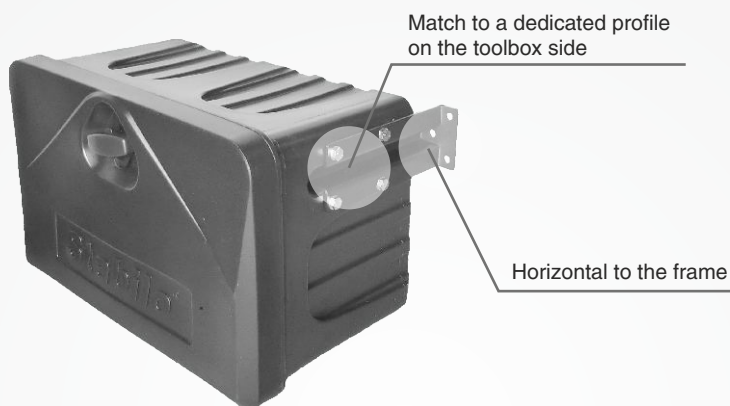

Thickness [mm]: 3
Weight [kg]: 1,5
Width [mm]: 55
Composition: Zinc plated steel

Packing: stretch film
Quantity per pallet: in bulk

The set includes

Bracket R
 Bolt M8 galvanized
 Washer M8 extended
 Nut M8 self-locking

Assembly

Description

710003:

Bracket	R	x 2 pcs
Bolt	M8	x 8 pcs
Washer	M8	x 8 pcs
Nut	M8	x 8 pcs
Weight		1,5 kg

Recommended to the toolboxes

Slick - box 500-3	513430
Slick - box 500-4	532530
Slick - box 750	753430

Quality

Made of high quality materials, optimum payload **Slick -box** depends, among the others upon mounting kit used. It is recommended to use the original mounting kit, the bracket R in the mounting kit 710003 besides zinc coating is also painted.