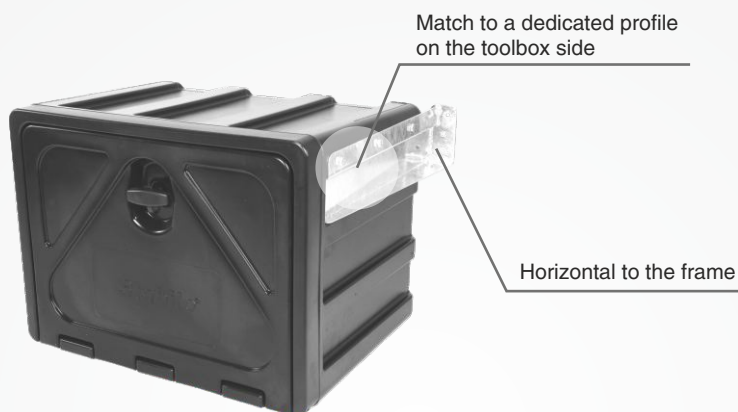

**Thickness [mm]:** 2  
**Weight [kg]:** 1,8 - 2,7  
**Width [mm]:** 50  
**Composition:** Zinc plated steel

**Packing:** stretch film  
**Quantity per pallet:** in bulk

**The set includes**

Bracket R  
 Bolt M8 galvanized  
 Washer M8 extended  
 Nut M8 self-locking

**Assembly**

**Description**

	750003:	760003:
Bracket	R to box 500 x 2 pcs	R to box 600 x 2 pcs
Bolt	M8 x 4 pcs	M8 x 6 pcs
Washer	M8 x 4 pcs	M8 x 6 pcs
Nut	M8 x 4 pcs	M8 x 6 pcs
Weight	1,8 kg	2,7 kg

**Recommended to the toolboxes**

Stabilo® - box 500 504035  
 Stabilo® - box 600 604545

**Quality**

Made of high quality materials, optimum payload **Stabilo®-box** depends, among the others upon mounting kit used. It is recommended to use the original mounting kit, bracket R is zinc coated.