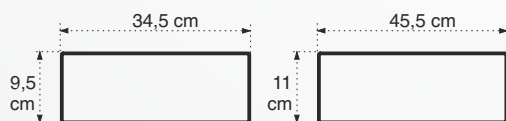

**Thickness [mm]:** 2  
**Weight [kg]:** 1,8 - 2,7  
**Width [mm]:** 50  
**Composition:** Zinc plated steel

**Packing:** stretch film  
**Quantity per pallet:** in bulk

**The set includes**

Bracket R  
 Bolt M8 galvanized  
 Washer M8 extended  
 Nut M8 self-locking

**Assembly**

**Description**

	750003:	760003:
Bracket	R to box 500 x 2 pcs	R to box 600 x 2 pcs
Bolt	M8 x 4 pcs	M8 x 6 pcs
Washer	M8 x 4 pcs	M8 x 6 pcs
Nut	M8 x 4 pcs	M8 x 6 pcs
Weight	1,8 kg	2,7 kg

**Recommended to the toolboxes**