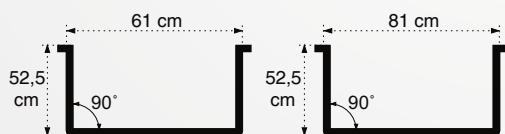

Thickness (mm): 5
Weight (kg): 4,0 - 4,5
Width (mm): 30
Composition: Zinc plated steel

Packing: stretch film
Quantity per pallet: in bulk

The set includes

Bracket U
 Bolt M10 galvanized
 Washer M10 extended
 Nut M10 self-locking

Assembly

Description

	760004:	770004:
Bracket	U to box 600 x 2 pcs	U to box 800 x 2 pcs
Bolt	M10 x 8 pcs	M10 x 10 pcs
Washer	M10 x 8 pcs	M10 x 10 pcs
Nut	M10 x 8 pcs	M10 x 10 pcs
Weight	4,0 kg	4,5 kg

Recommended to the toolboxes