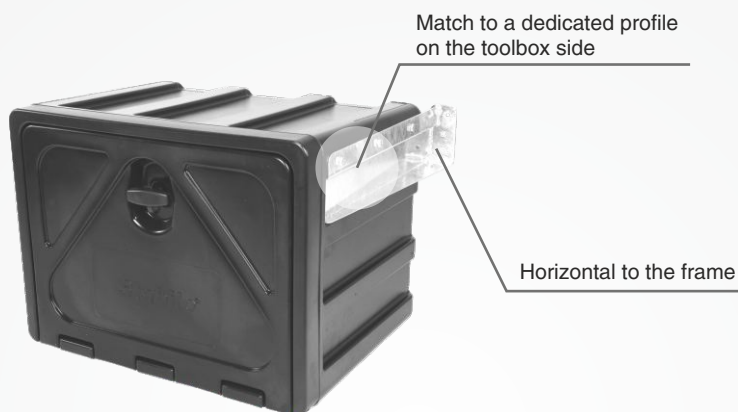

**Thickness (mm):** 2  
**Weight (kg):** 1,8 - 2,7  
**Width (mm):** 50  
**Composition:** Zinc plated steel

**Packing:** stretch film  
**Quantity per pallet:** in bulk

**The set includes**

Bracket R  
 Bolt M8 galvanized  
 Washer M8 extended  
 Nut M8 self-locking

**Assembly**

**Description**

	750003:	760003:
Bracket	R to box 500 x 2 pcs	R to box 600 x 2 pcs
Bolt	M8 x 4 pcs	M8 x 6 pcs
Washer	M8 x 4 pcs	M8 x 6 pcs
Nut	M8 x 4 pcs	M8 x 6 pcs
Weight	1,8 kg	2,7 kg

**Recommended to the toolboxes**

Stabilo® - box 500 504035  
 Stabilo® - box 600 604545

**Quality**

Made of high quality materials, optimum payload **Stabilo®-box** depends, among the others upon mounting kit used. It is recommended to use the original mounting kit, bracket R is zinc coated.