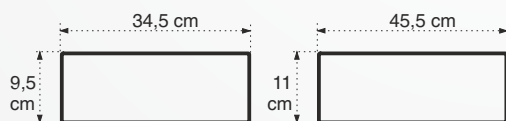

**Thickness (mm):** 2  
**Weight (kg):** 1,8 - 2,7  
**Width (mm):** 50  
**Composition:** Zinc plated steel

**Packing:** stretch film  
**Quantity per pallet:** in bulk

**The set includes**

Bracket R  
 Bolt M8 galvanized  
 Washer M8 extended  
 Nut M8 self-locking

**Assembly**

**Description**

	750003:	760003:
Bracket	R to box 500 x 2 pcs	R to box 600 x 2 pcs
Bolt	M8 x 4 pcs	M8 x 6 pcs
Washer	M8 x 4 pcs	M8 x 6 pcs
Nut	M8 x 4 pcs	M8 x 6 pcs
Weight	1,8 kg	2,7 kg

**Recommended to the toolboxes**